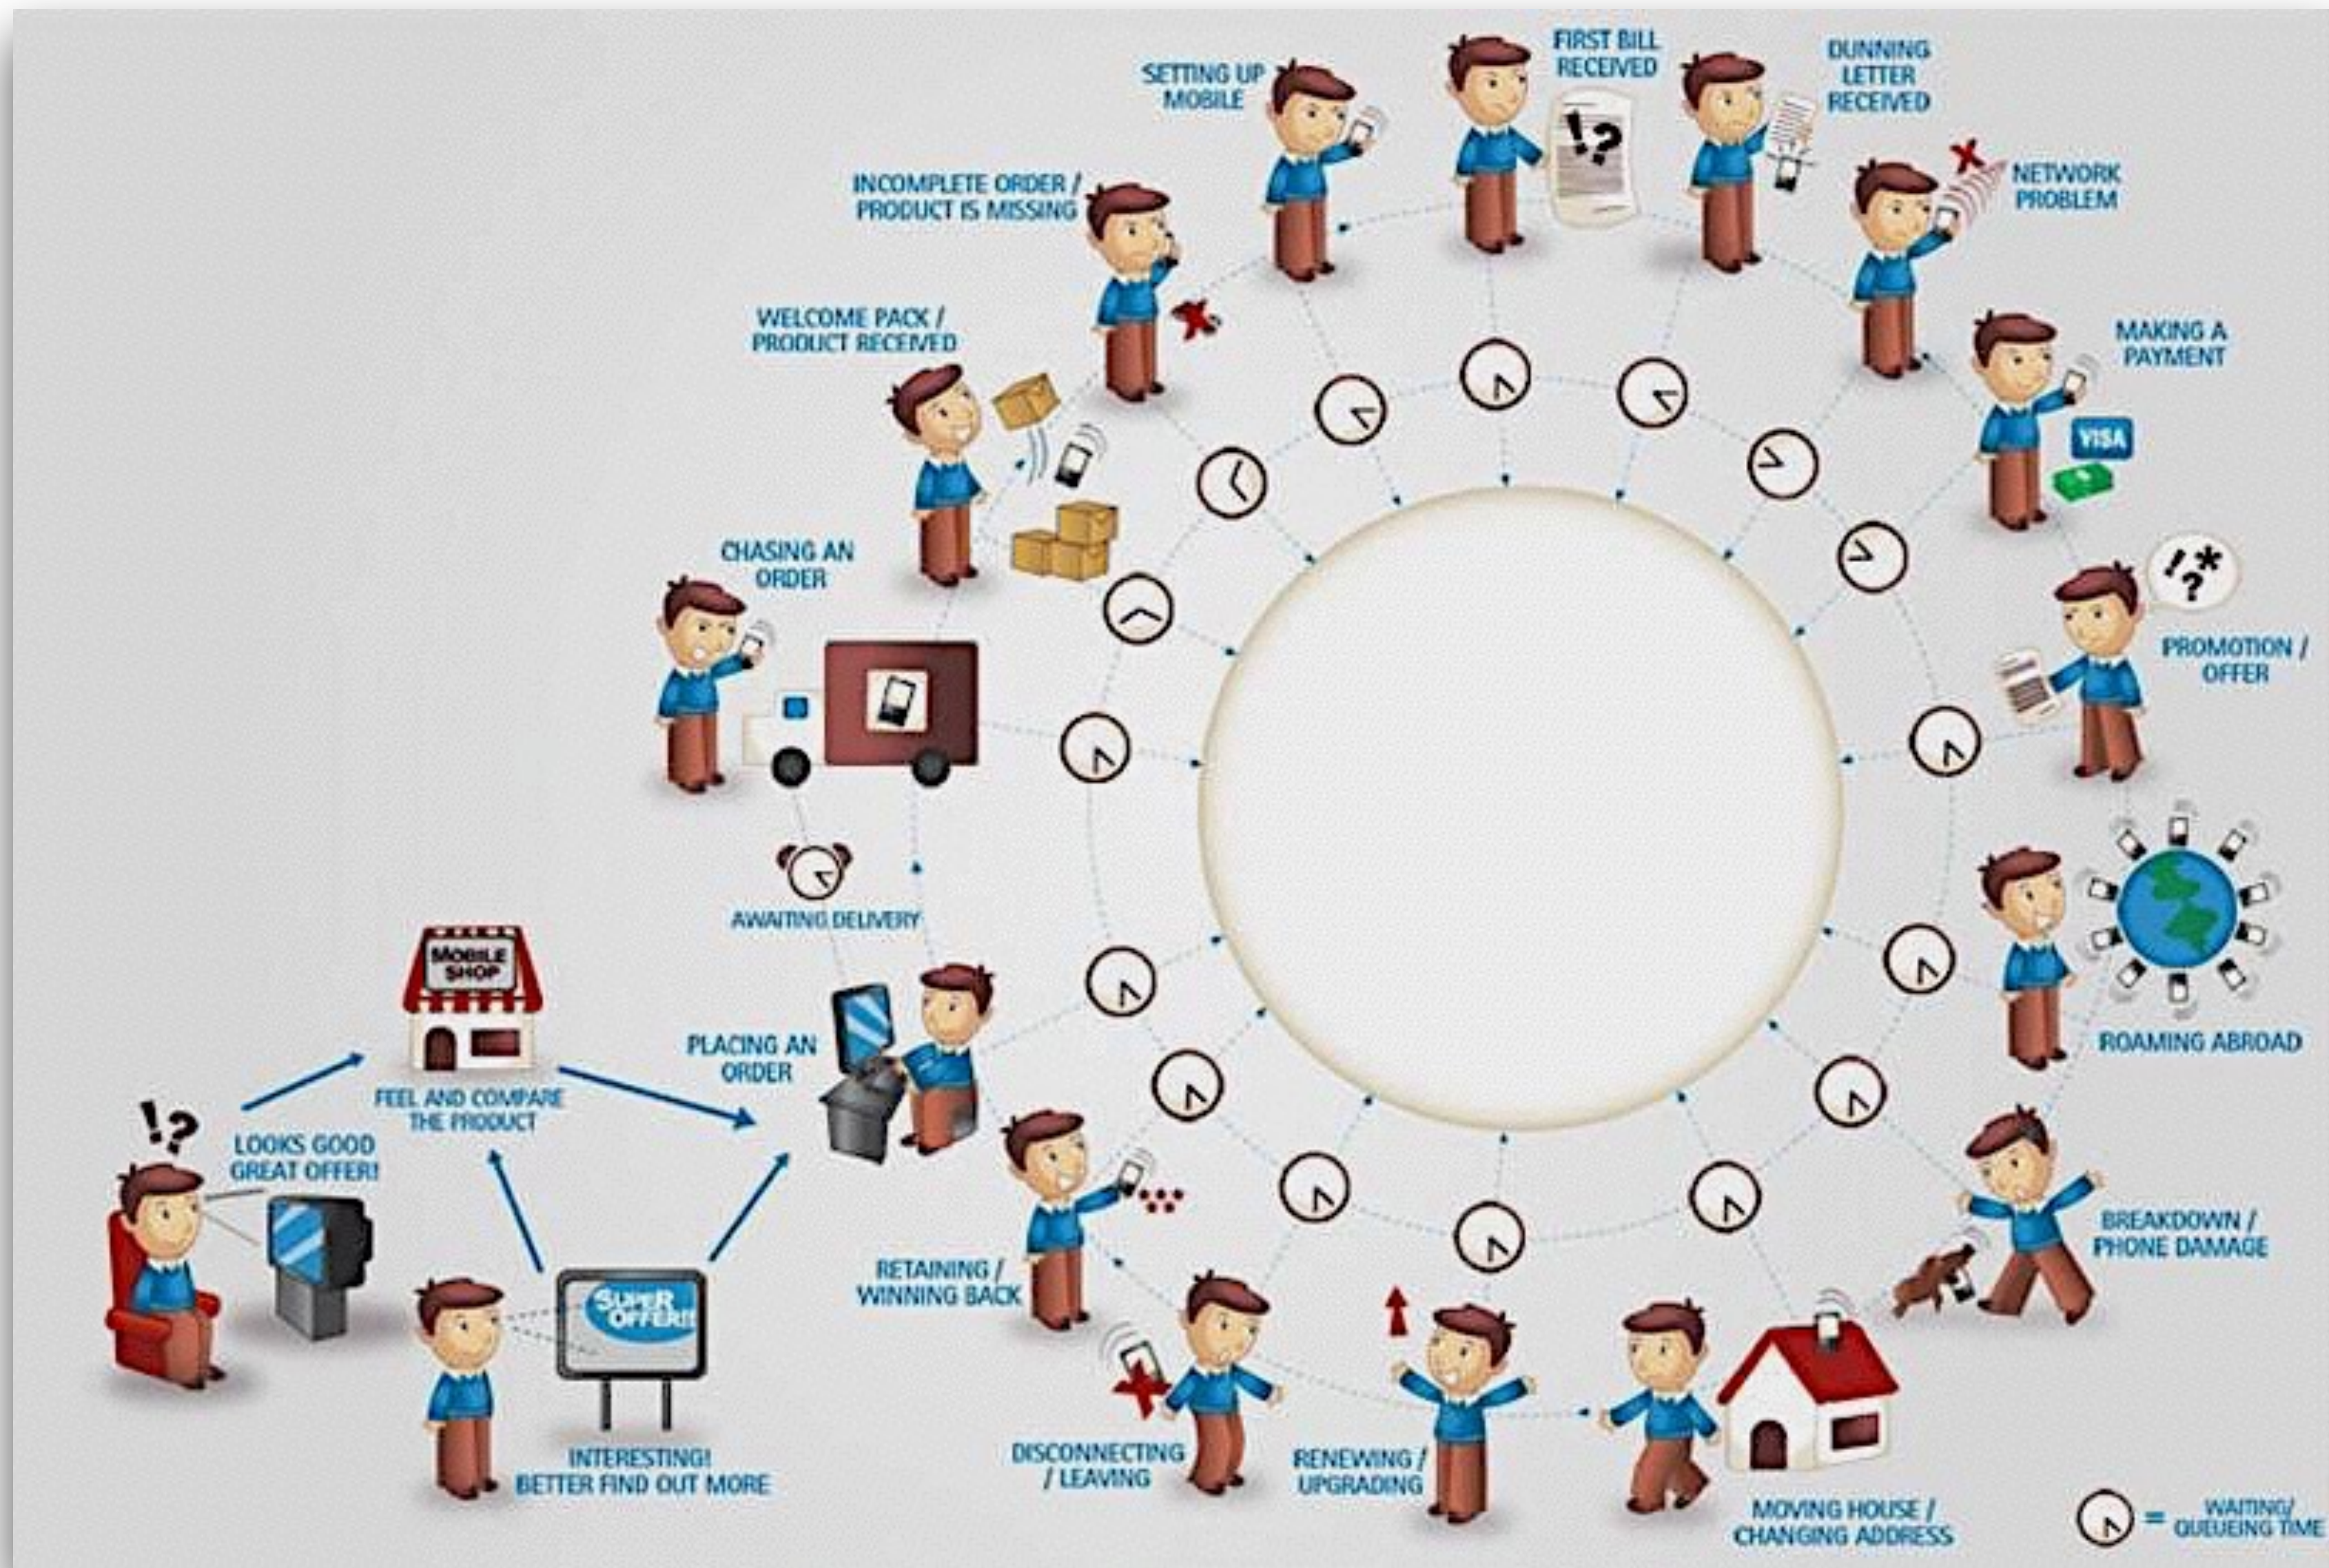

GOONE

Sometimes we don't see that
WE are the problem.

A sunset over a dark silhouette of a hillside with trees on the left. The sky is a gradient of orange and red, transitioning to a dark blue at the top. The text is centered and reads:

**A CX Culture is
Designed, Engineered
to be Effortless**

Starbucks Experience Map

Date: 3/22/10
 Eric - Repeat customer
 Purpose: To work/drink coffee

~~“Can I help you?”~~

“What can I get started for you today?”