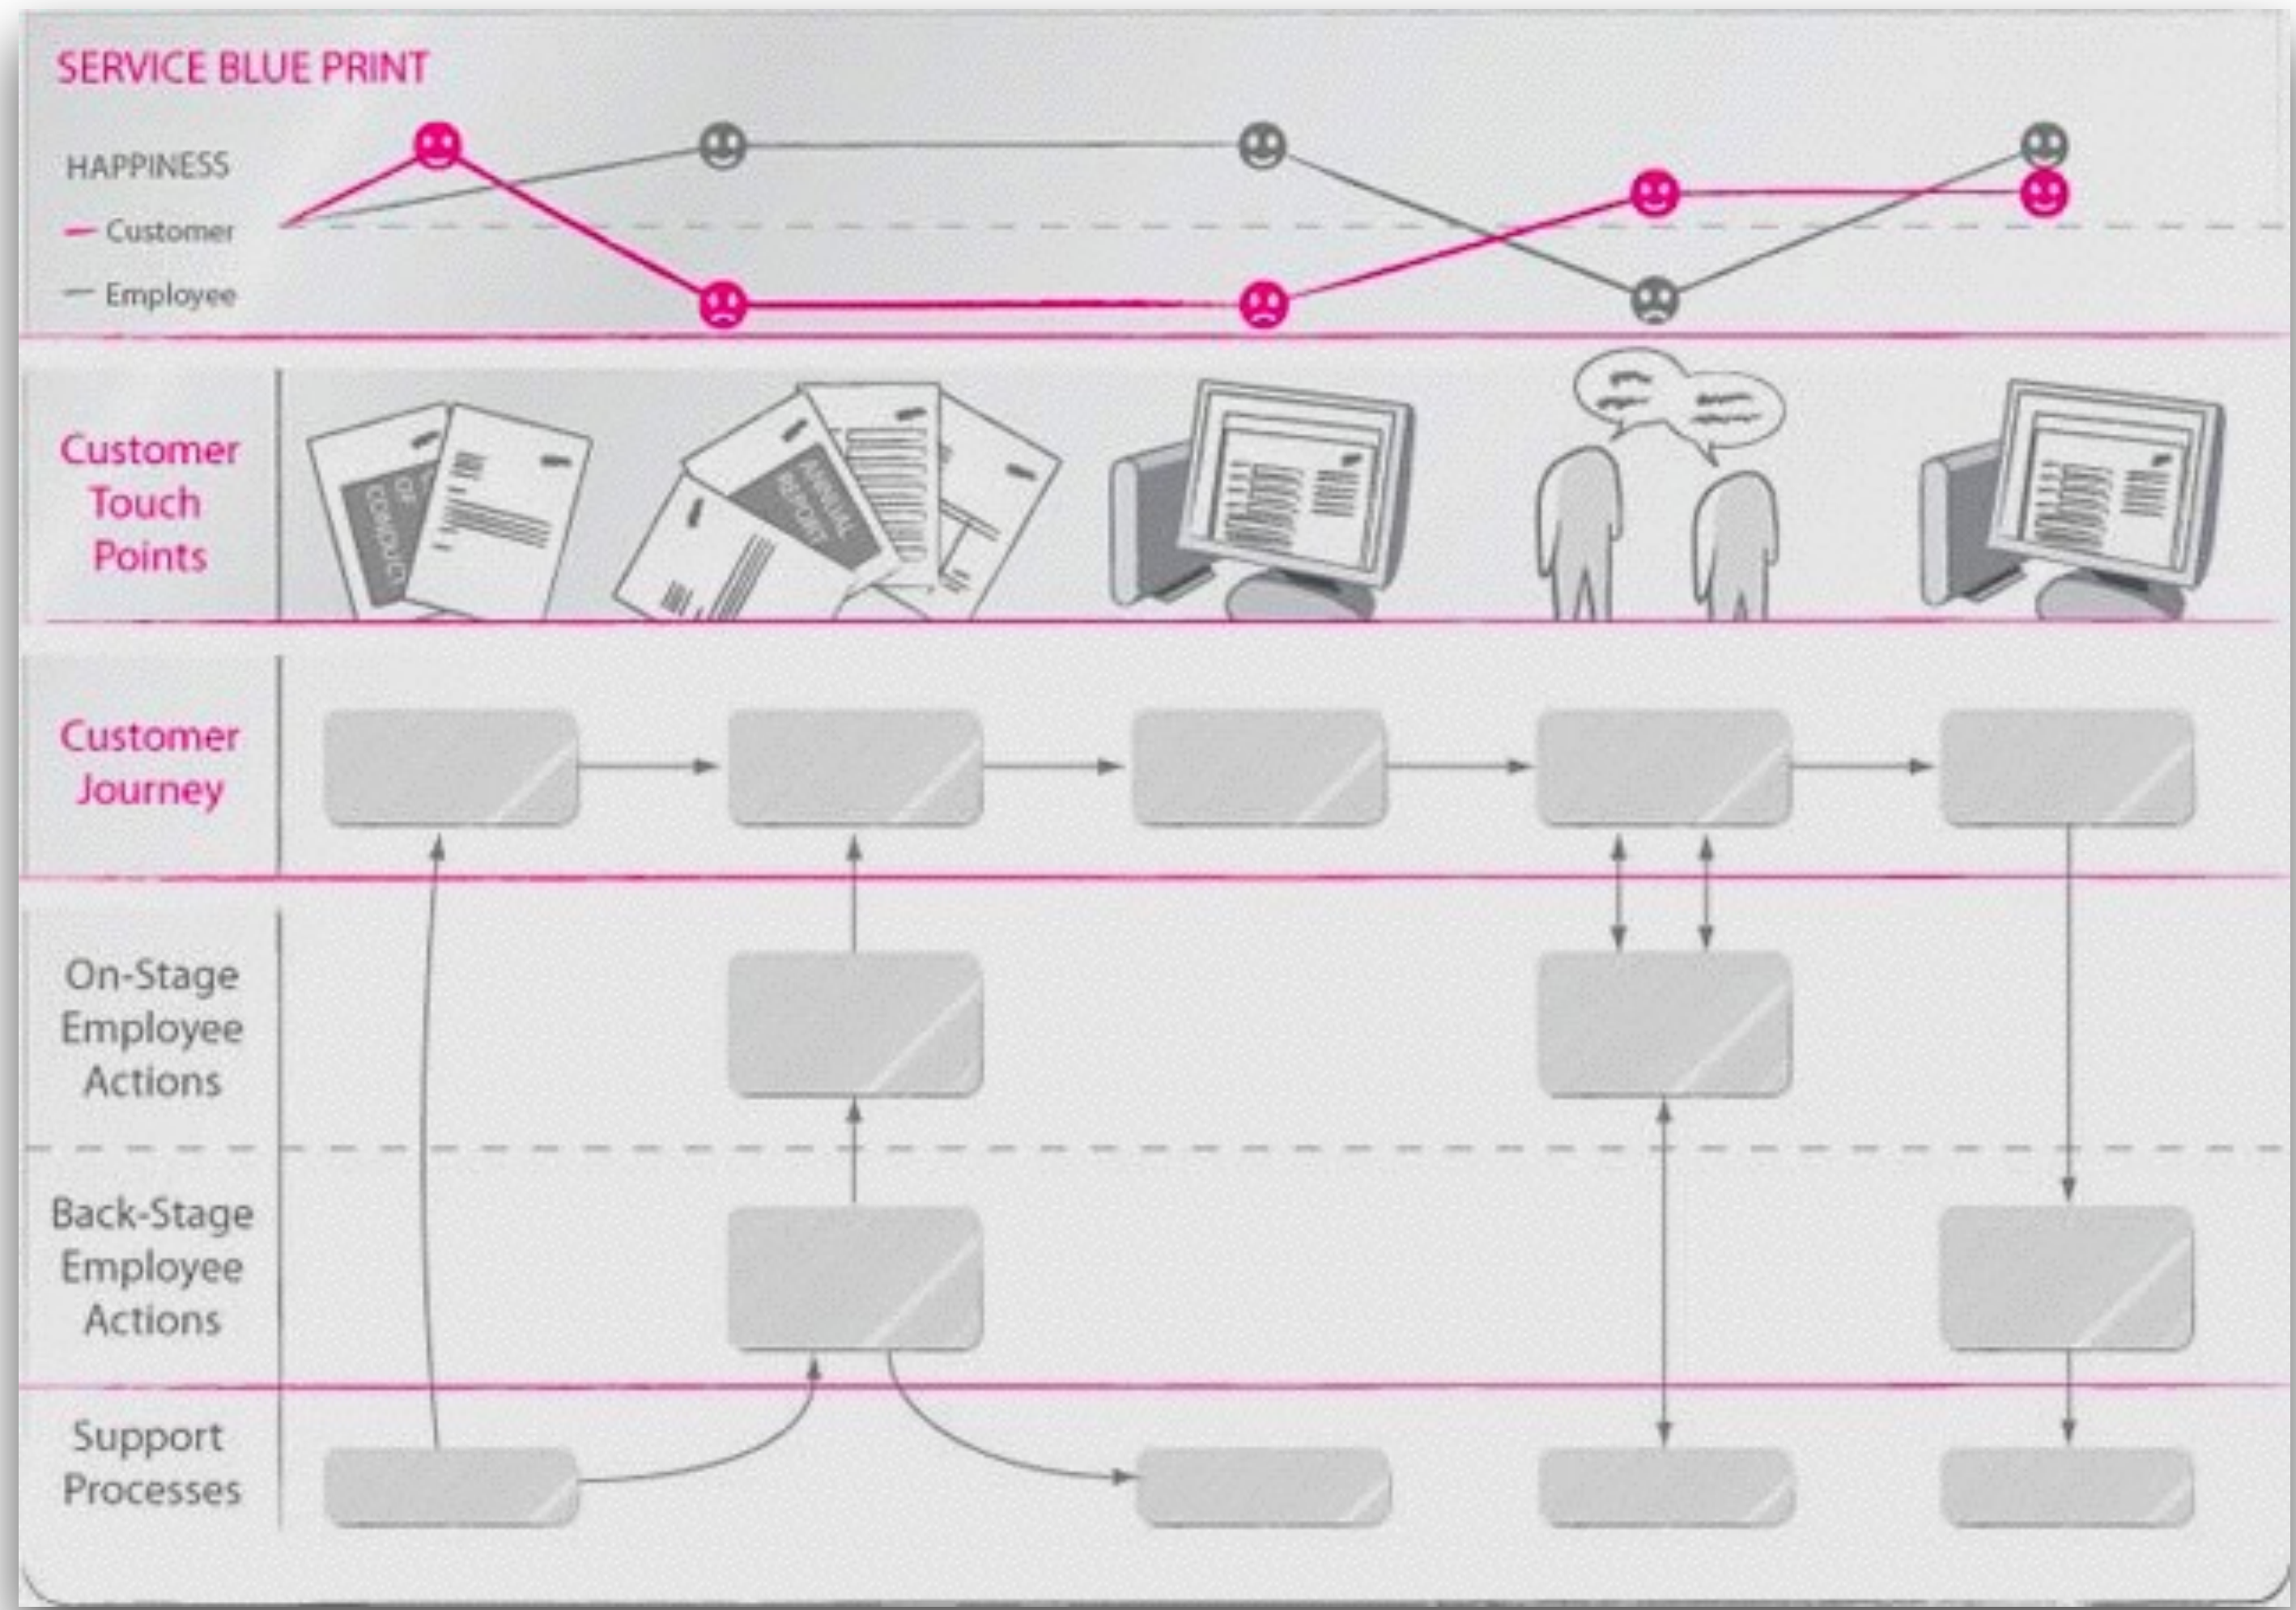

GOONE

Sometimes we don't see that
WE are the problem.

A sunset over a dark silhouette of a hillside with trees on the left. The sky is a gradient of orange and red, transitioning to a dark blue at the top. The text is centered and reads:

**A CX Culture is
Designed, Engineered
to be Effortless**

Starbucks Experience Map

Date: 3/22/10
 Eric - Repeat customer
 Purpose: To work/drink coffee

~~“Can I help you?”~~

“What can I get started for you today?”