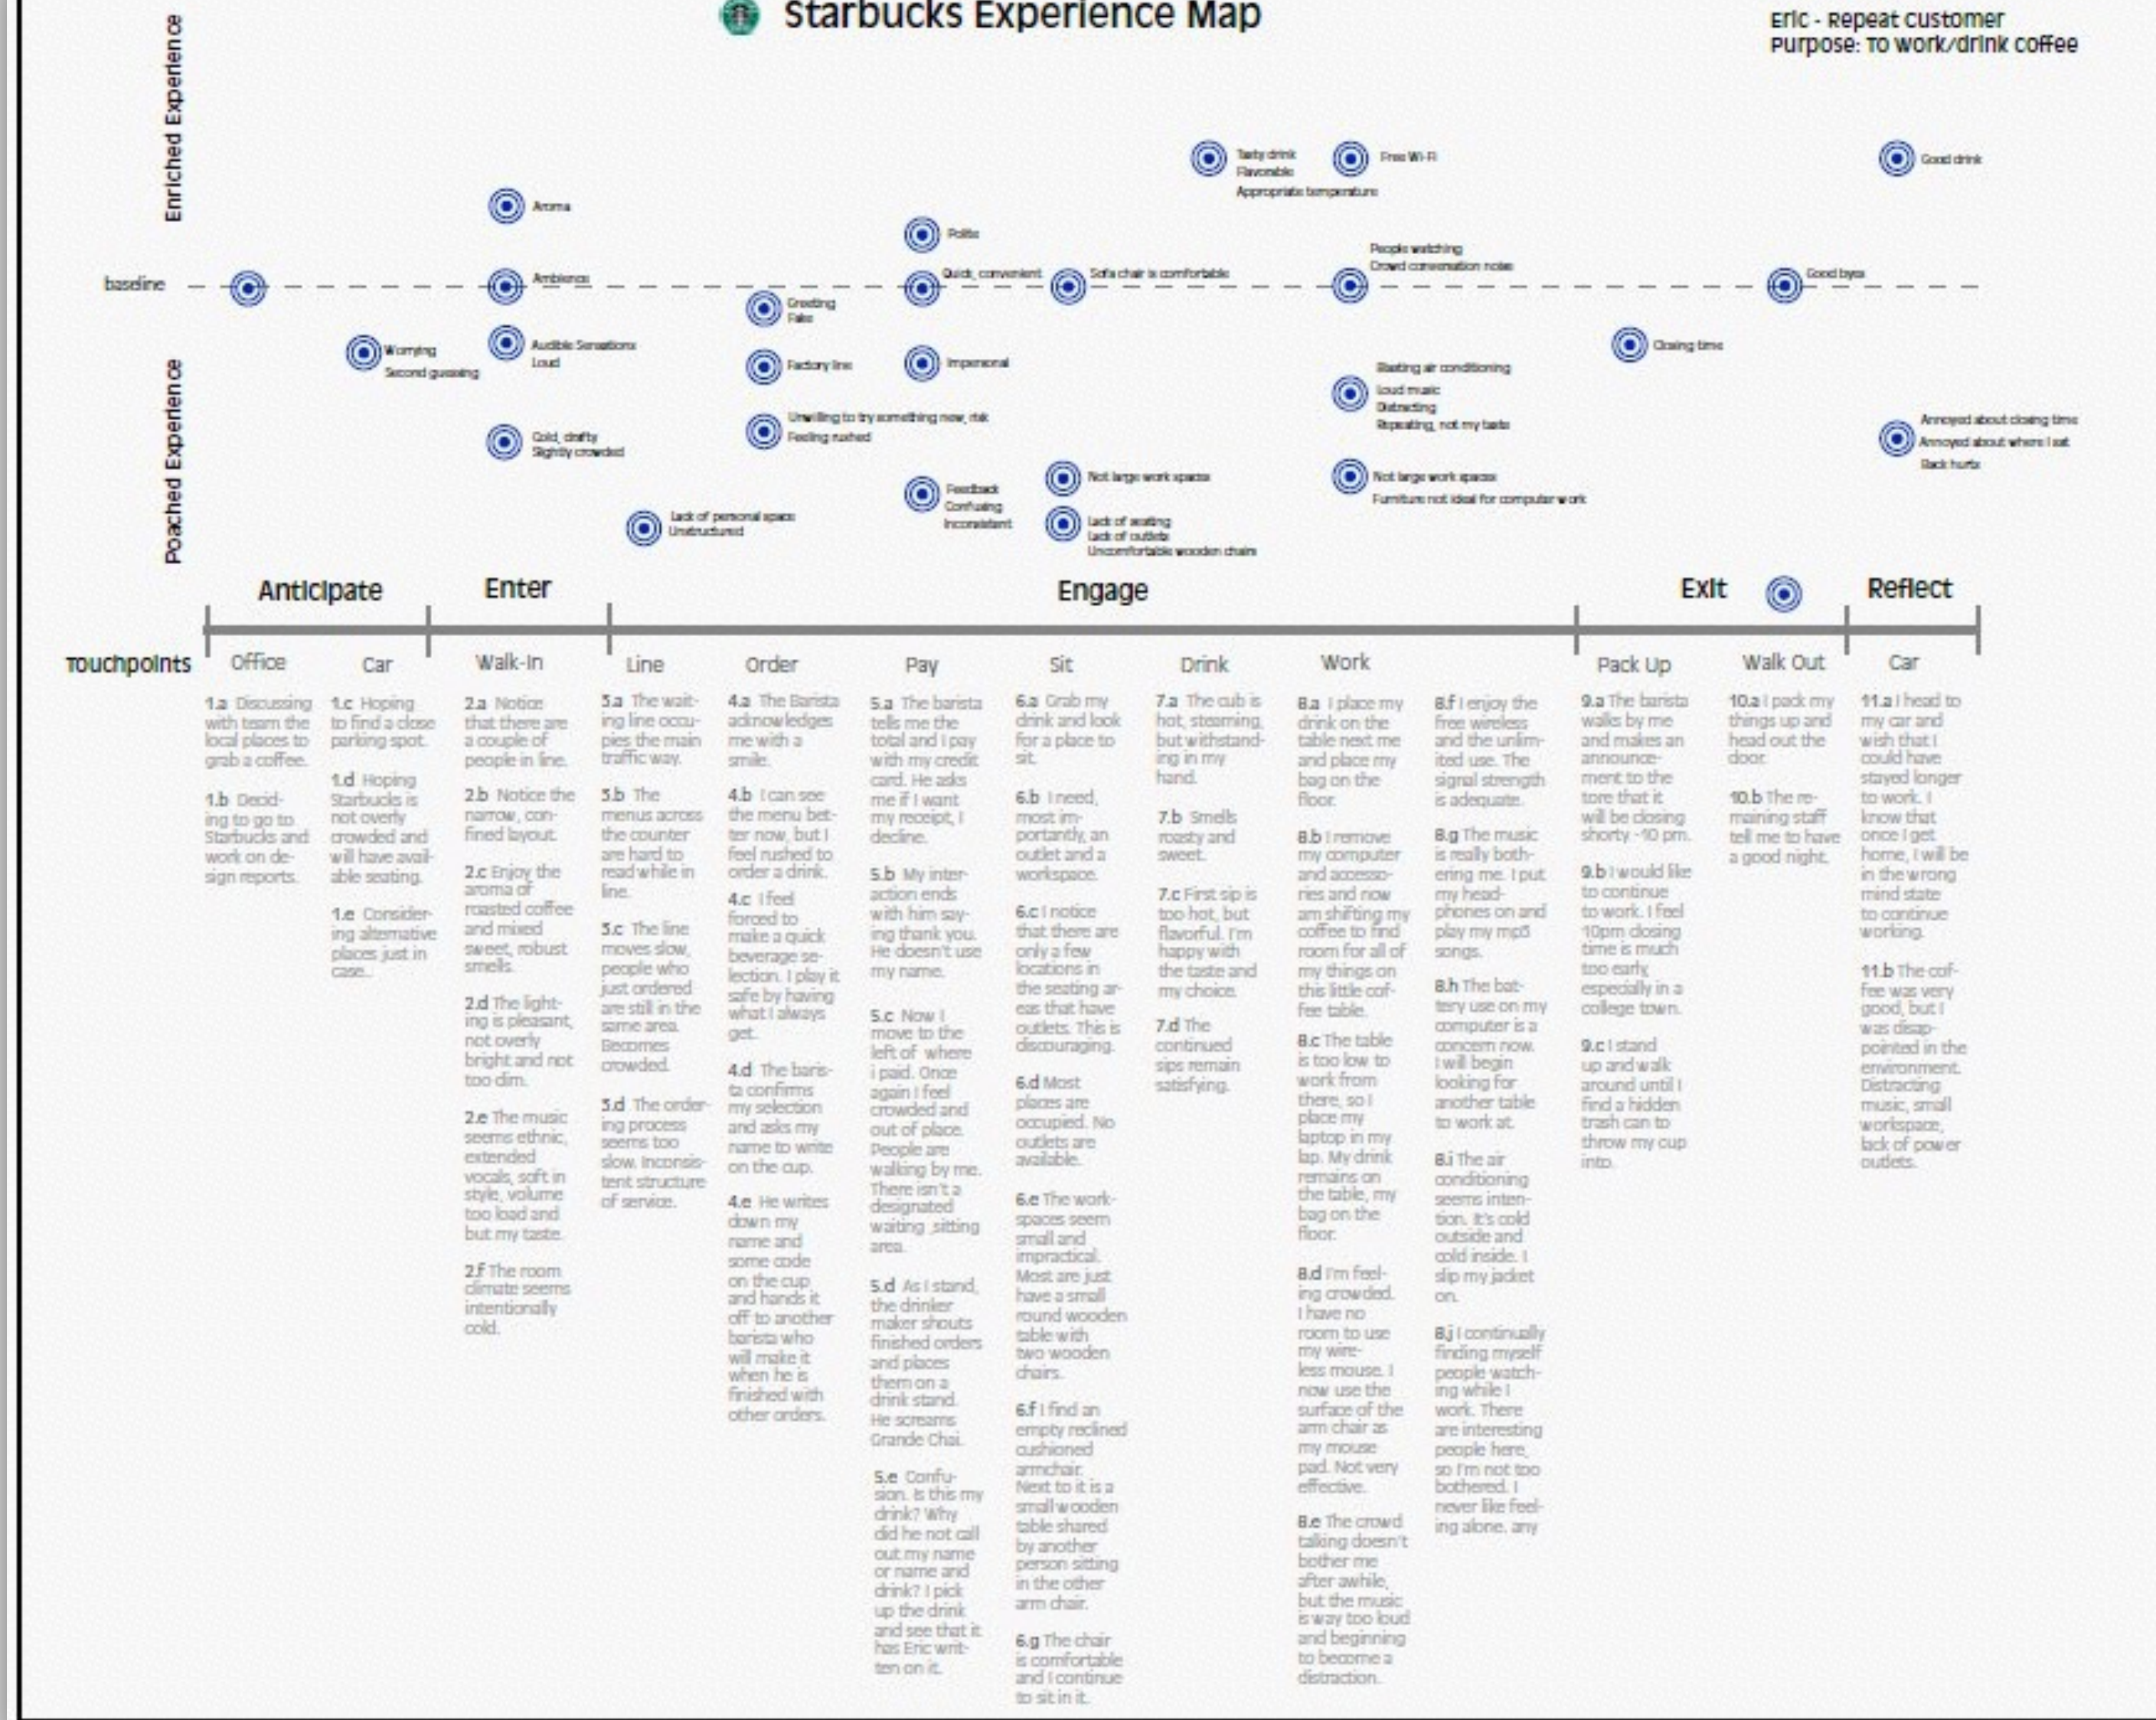

GOONE

Sometimes we don't see that
WE are the problem.

A sunset over a dark silhouette of a hillside with trees on the left. The sky is a gradient of orange and red, transitioning to a dark blue at the top. The text is centered and reads:

**A CX Culture is
Designed, Engineered
to be Effortless**

Starbucks Experience Map

Date: 3/22/10
 Eric - Repeat customer
 Purpose: To work/drink coffee

~~“Can I help you?”~~

“What can I get started for you today?”

The background of the image is a vibrant sunset or sunrise. The sky is filled with horizontal bands of orange, red, and purple, transitioning from a bright orange near the horizon to a deep purple at the top. In the foreground, there is a dark silhouette of a hillside. On the left side, the silhouette shows the outlines of trees. The overall mood is dramatic and inspiring.

TIM TEBOW

Unemployable?

1,127 Free Throws in a Row

How to Get BUY-IN for Your Ideas

The background of the image is a landscape during a sunset or sunrise. The sky is a gradient of colors, starting with a bright orange near the horizon and fading into a deep, dark blue at the top. In the foreground, there is a dark silhouette of a hillside or mountain range, with some trees visible on the left side. The overall mood is serene and contemplative.