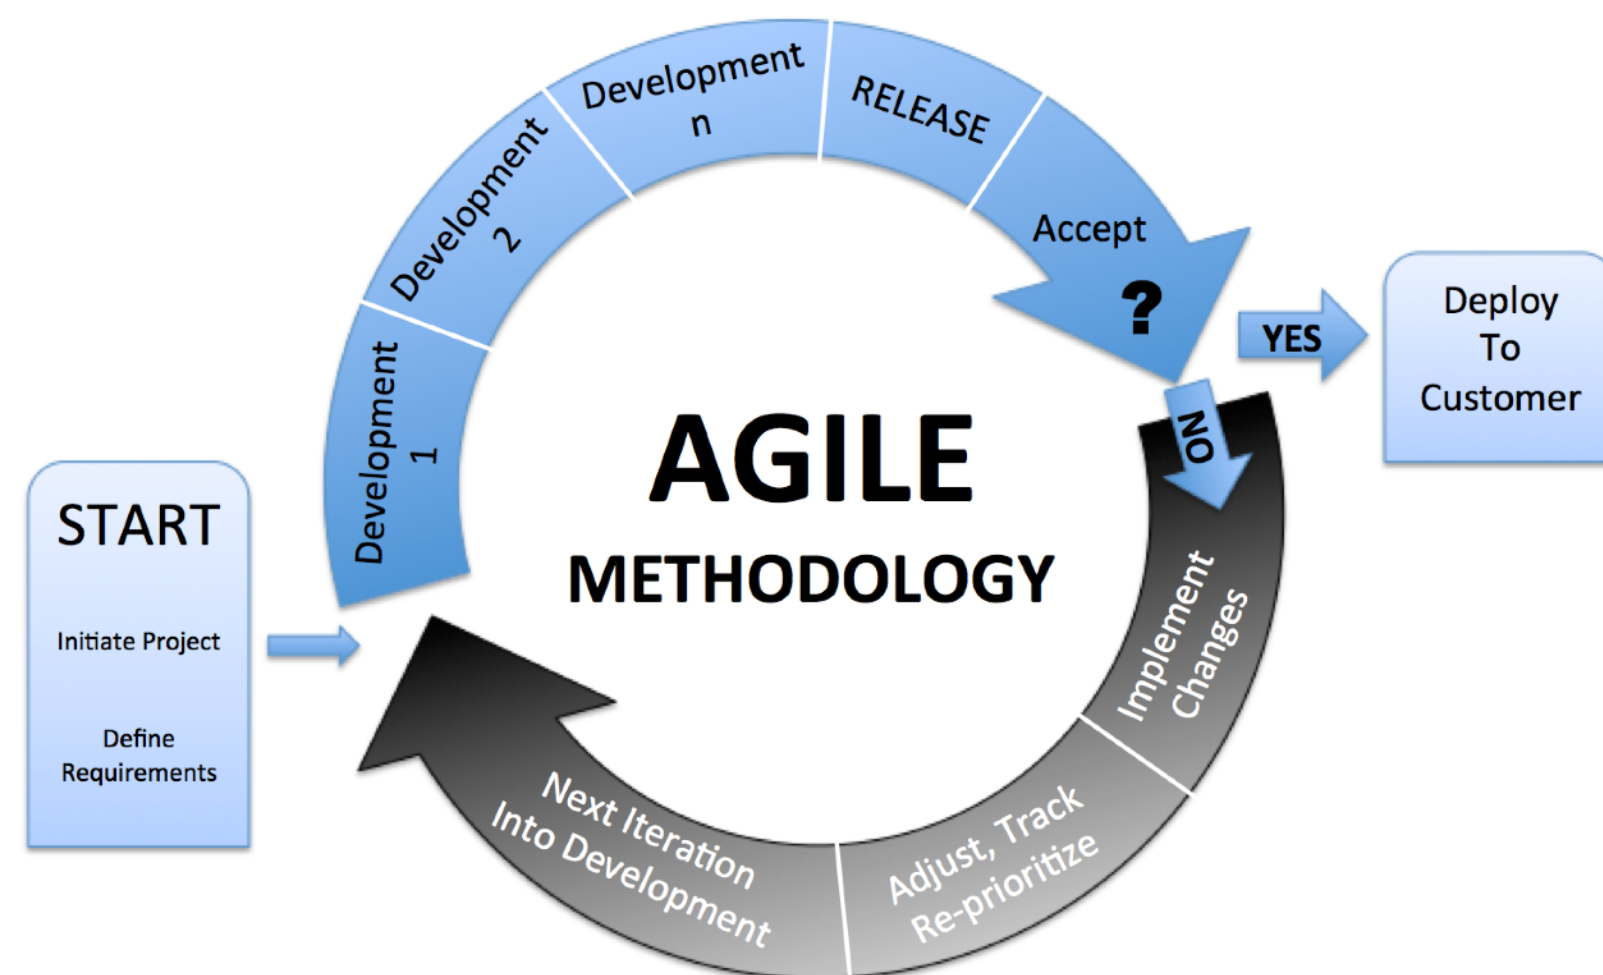

Foreword by
JEFF "THE FRUGAL GOURMET" SMITH

Ross Shafer

Ryan Shafer

The background features a complex, layered design. It includes white technical blueprints with various lines, circles, and text on a light blue background. Overlaid on this are streams of binary code (0s and 1s) in a darker blue color, creating a sense of digital data and engineering. The overall aesthetic is clean, professional, and tech-oriented.

“Fear is the enemy of success”

CHUCK SHAFER

Age 13

Age 14

Age 17

Age 16

Age 29

Flipping Homes