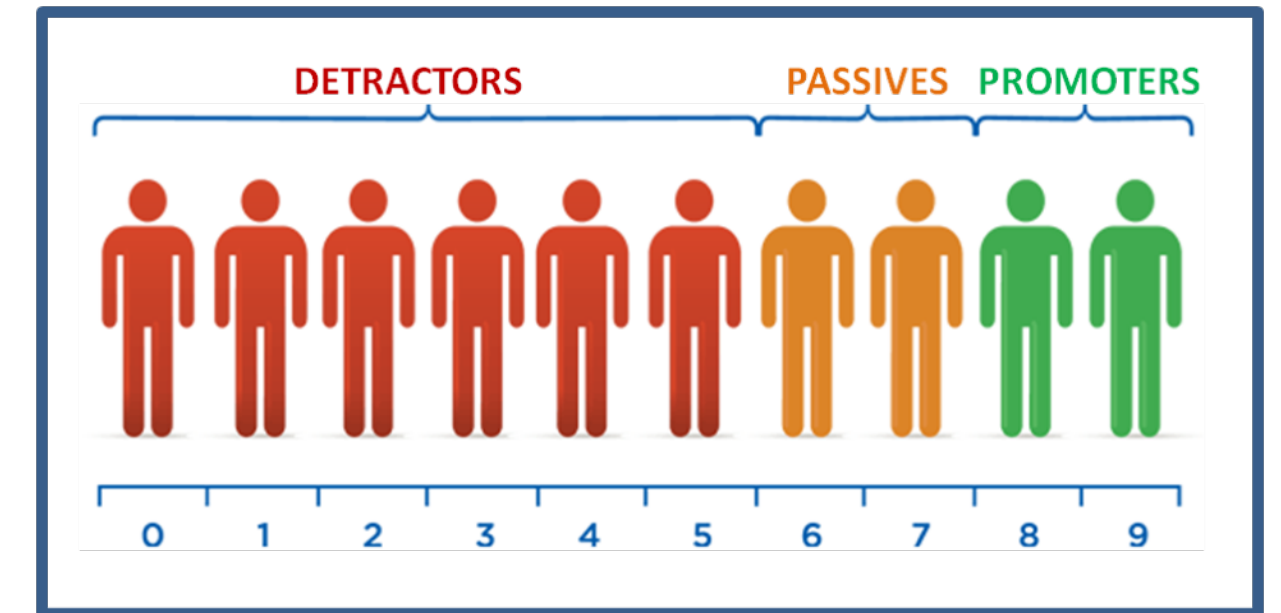

CES (Customer Effort Scoring)

“Service organizations create loyal customers primarily by reducing customer effort; **NOT by delighting them in service interactions.**”

NPS (Net Promoter Scores)

“...scores of (6 and below) give us a vivid snapshot of our failings. **We learn far more from customer complaints than we do from their compliments.**”